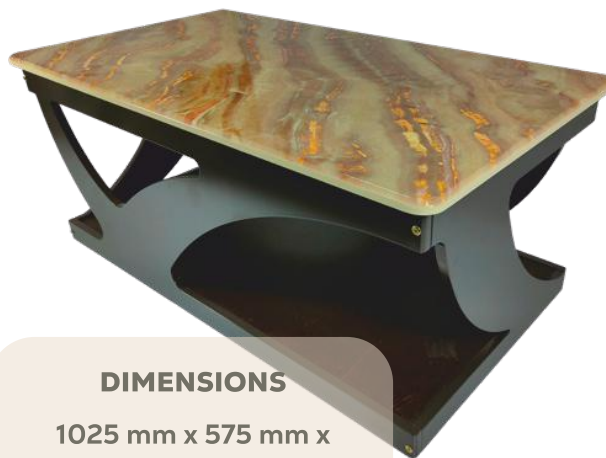

Tokyo CT

DIMENSIONS

1025 mm x 575 mm x
450 mm H