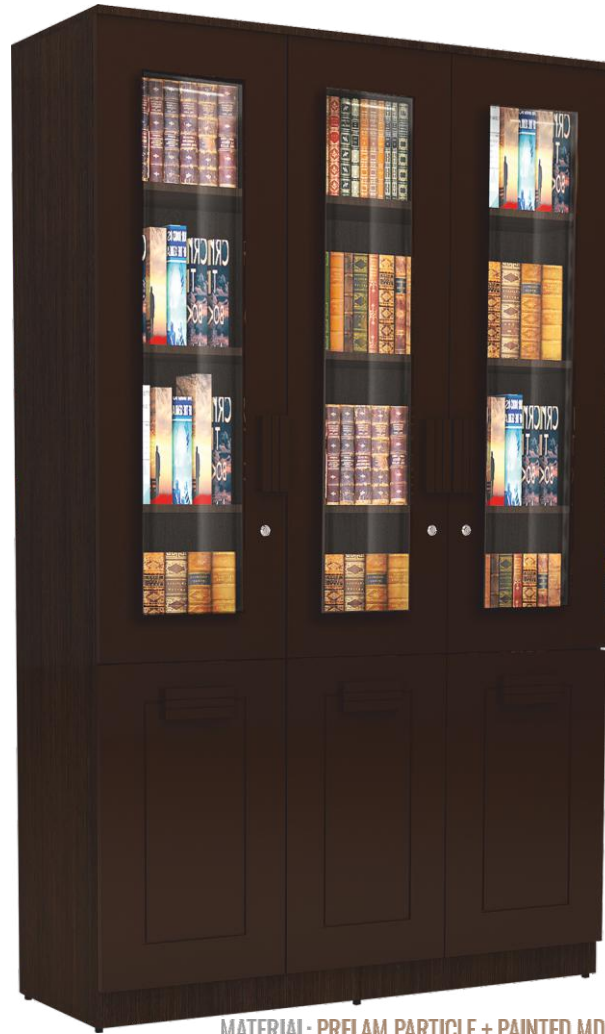

Code: ASC-4
Size: 800mm x 420mm x 1050mm H

ISO
VIEW:

MATERIAL: PRELAM PARTICLE + PAINTED MDF

MATERIAL: PRELAM PARTICLE + PAINTED MDF

MATERIAL: PRELAM PARTICLE + PAINTED MDF

MATERIAL: PRELAM PARTICLE + PAINTED MDF