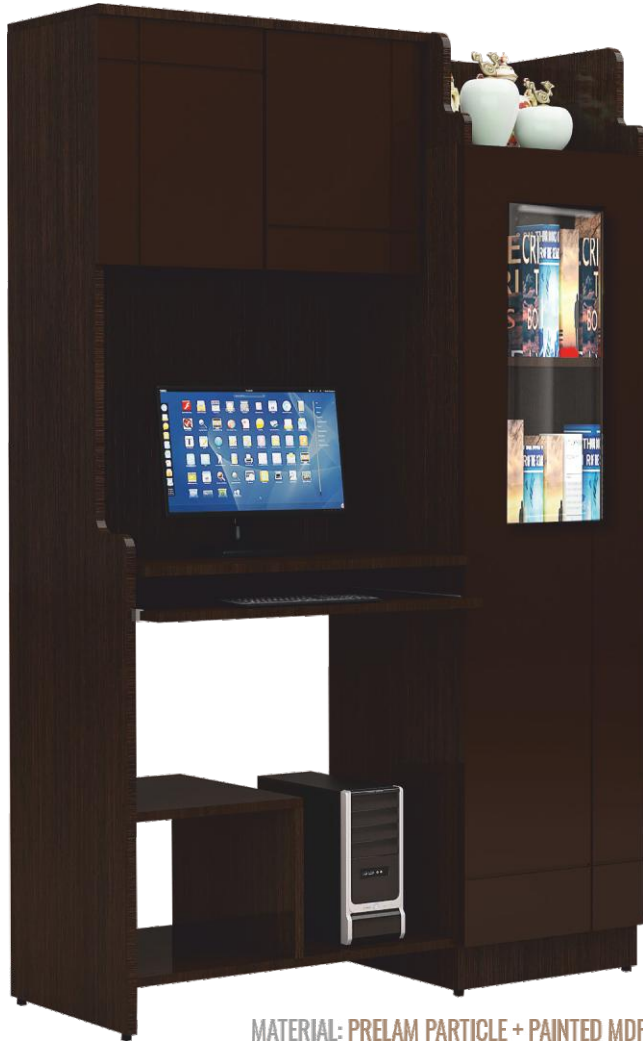

MATERIAL: PRELAM PARTICLE + PAINTED MDF