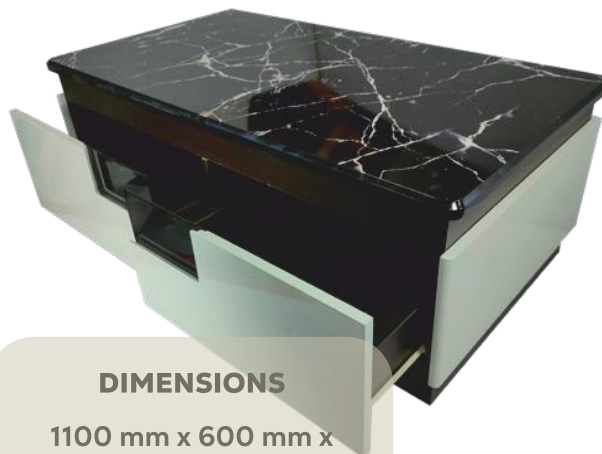

Spring CT

DIMENSIONS

1100 mm x 600 mm x
400 mm H