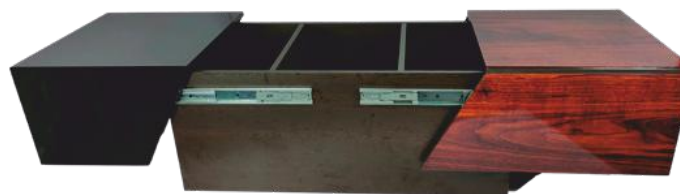

Slider CT

DIMENSIONS

975 mm x 525 mm x
425 mm H