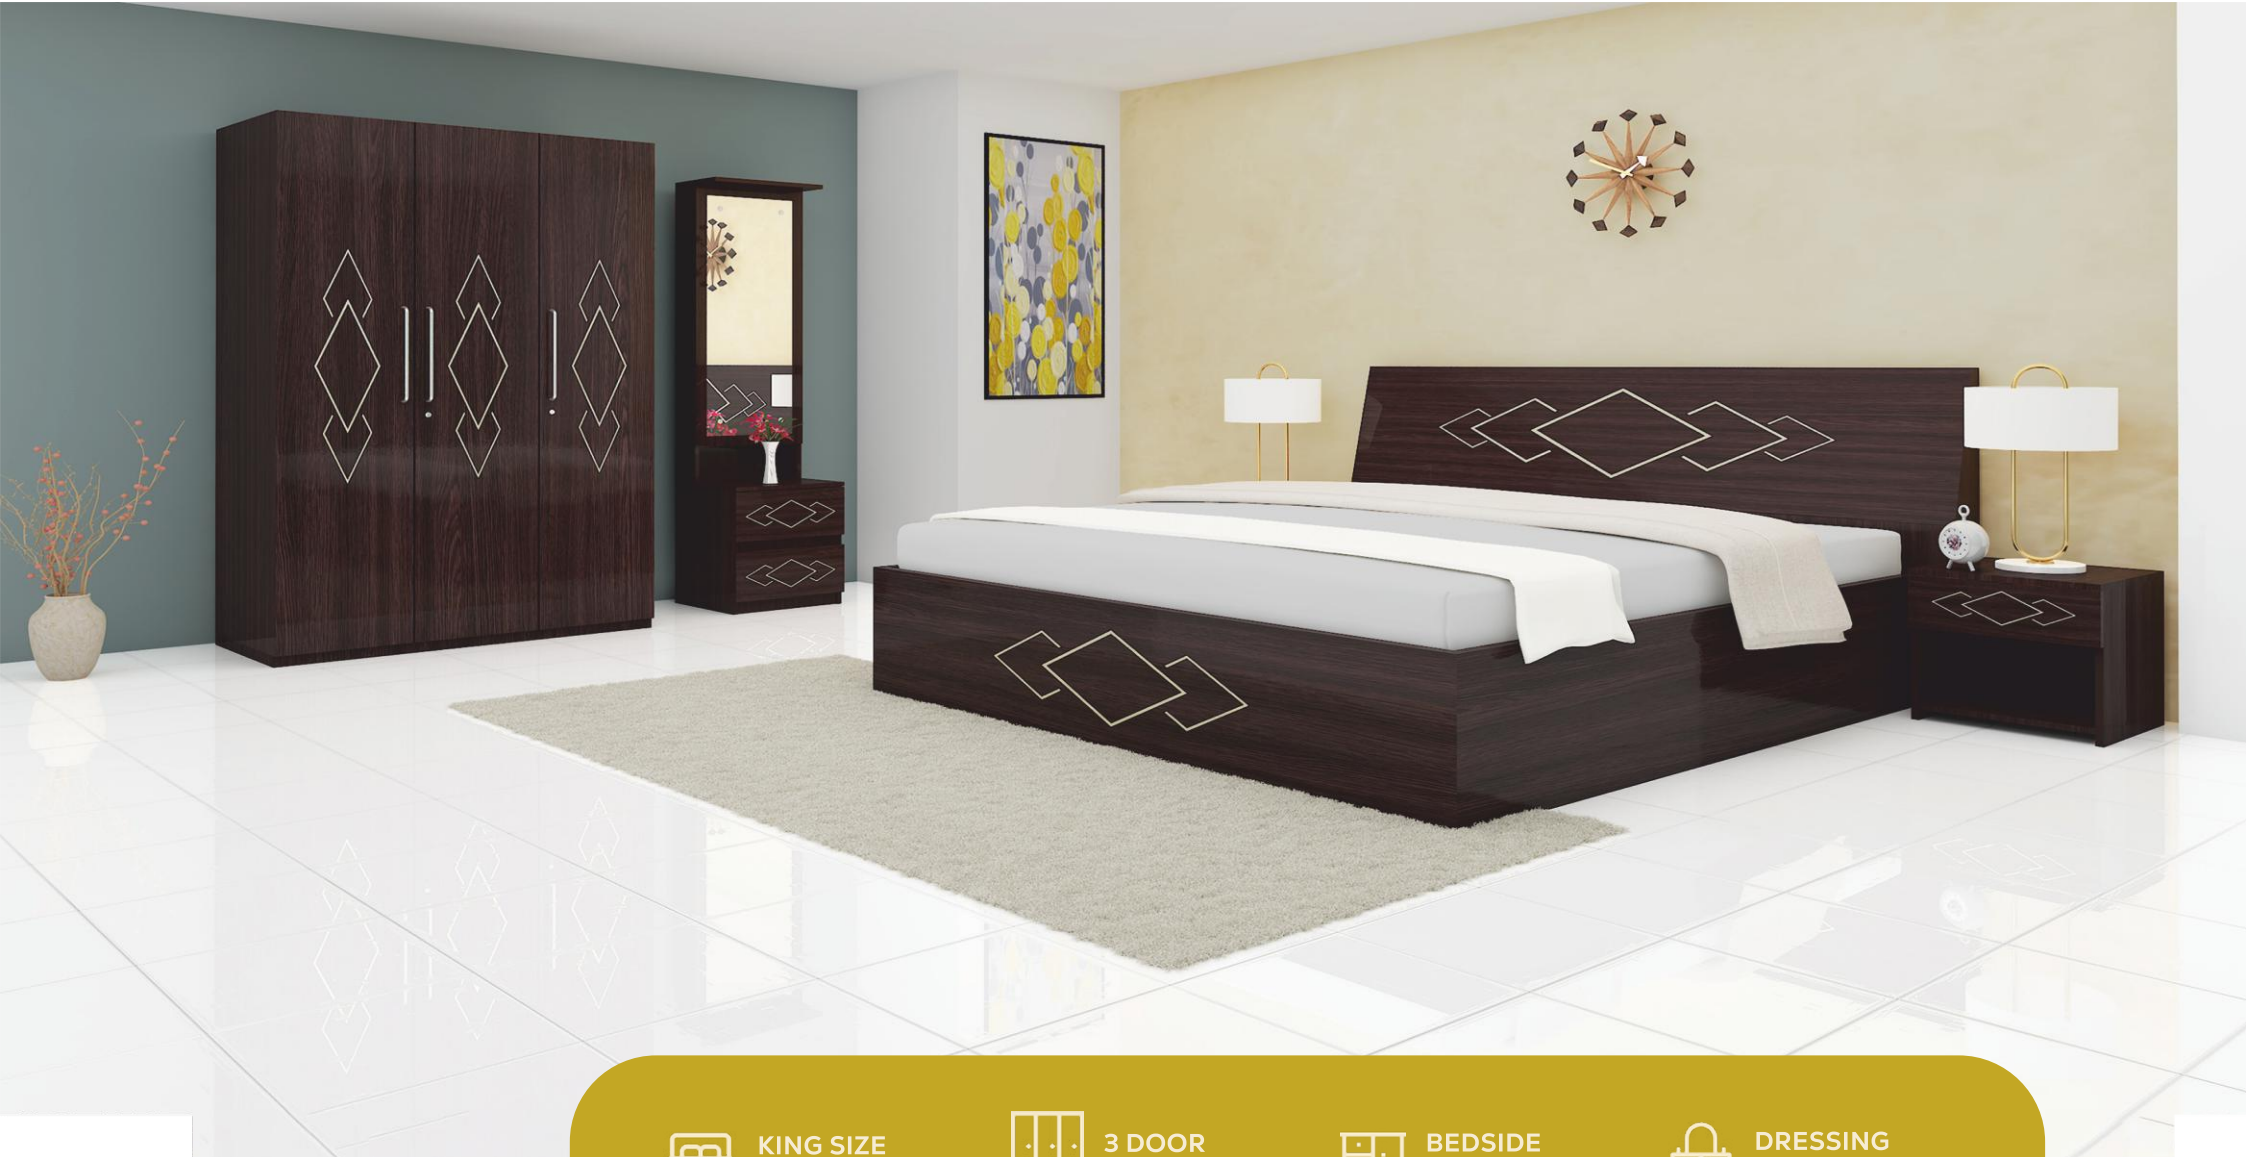

DRESSING
TABLE

800mm L x 420mm W
x 1850mm H

Stellar

SEMI HYDRAULIC
BED

3 DOOR
WARDROBE

Creta

KING SIZE
BED

1950mm L x 1800mm
W 1035mm H